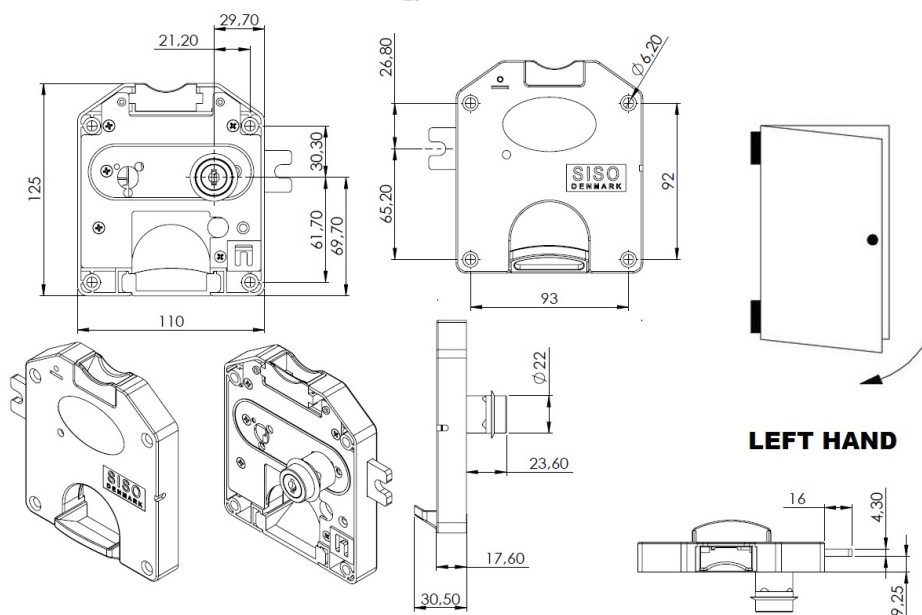

PRODUCT SHEET

Description:

Coin Lock F/2 Zloty,W/MIC System #01,CPL,LH,Snake SISO Metal Keys, Black Plastic Body, Coin Entrance & Exit All Blue, Plastic, W/SISO Logo on Lock Body, w/Chrome Plated Rosette

Item number:

14.60.247-5

Units	Box	Carton	HS Code	Barcode
Pcs.	6	48	8301300000	
				5704866051750

SISO A/S

Mileparken 11
DK-2740 Skovlunde
Denmark
VAT: DK 24786013

Phone +45 45 830 900

www.siso.dk
siso@siso.dk